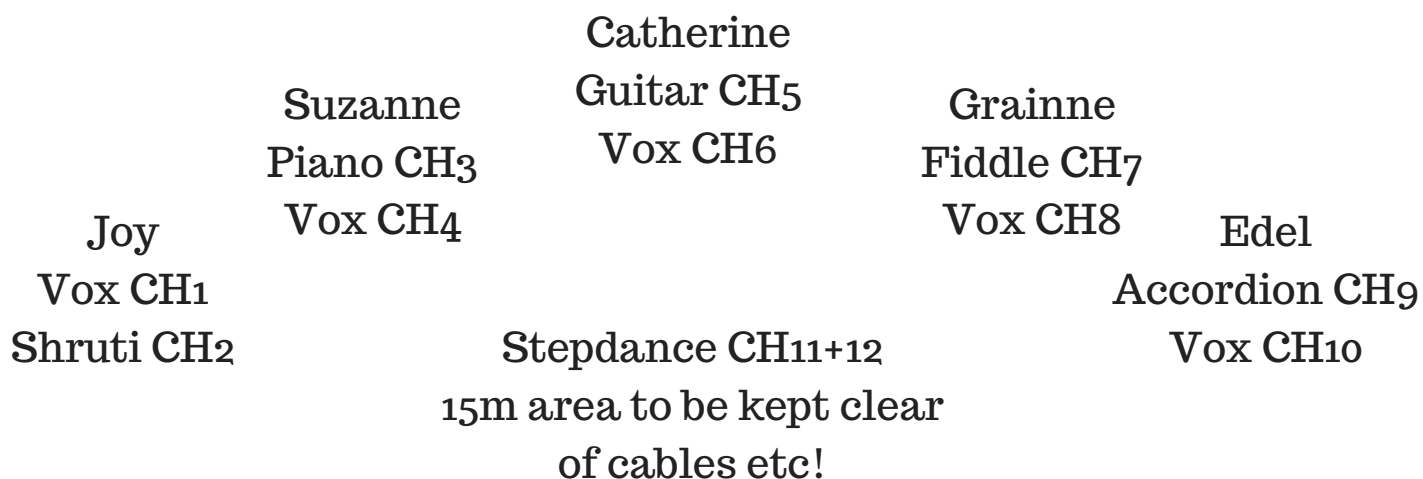

Las Tech Spec 2017

Input List

1. Vox Joy	SM58	Tall boom
2. Shruti box Joy	SM58	Short boom
3. Piano Suzanne	DI	
4. Vox Suzanne	SM58	Tall boom
5. Guitar Catherine	DI	
6. Vox Catherine	SM58	Tall boom
7. Fiddle Grainne	DI	
8. Vox Grainne	SM58	Tall boom
9. Accordion Edel	SM57	Short boom
10. Vox Edel	SM58	Tall boom
11. Stepdance SR	Crown PCC160 (or similar	
12. Stepdance SL	floor mic) x 2	

Required:

- Five armless chairs
- Wooden board for dancing if stage floor is unsuitable
- Onstage power for piano and fiddle

Audience